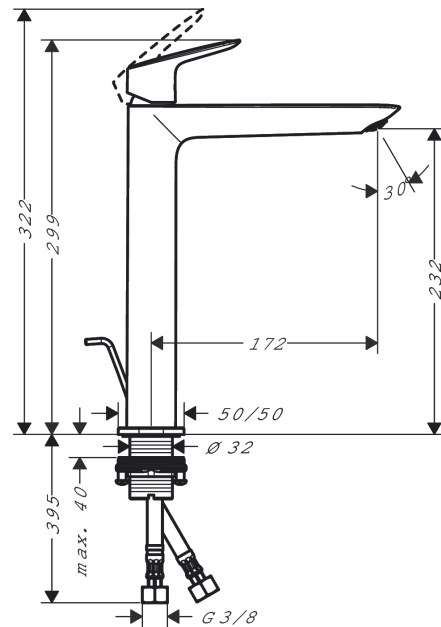

Scale drawing