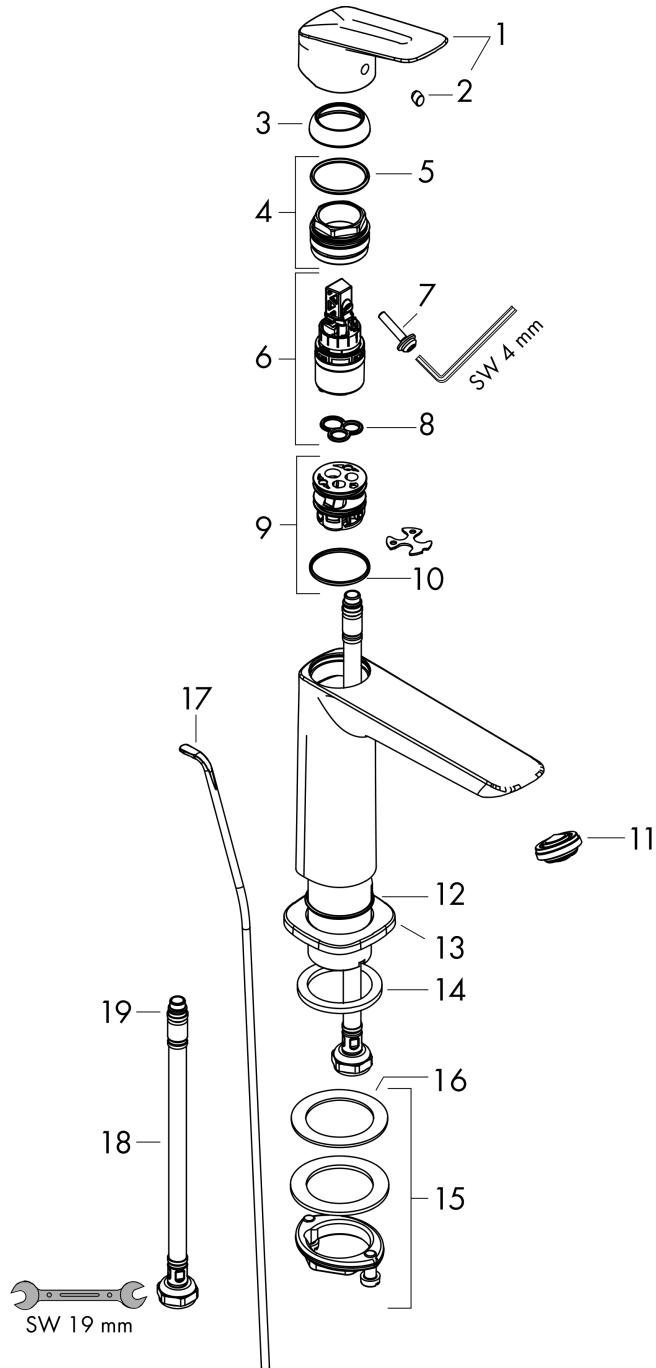

Logis

Single lever basin mixer 240 Fine for wash bowls with pop-up waste set

Finish: **Chrome** Article Number: **71257000**

Exploded Drawing

Year of production: >06/21

Logis

Single lever basin mixer 240 Fine for wash bowls with pop-up waste set

Finish: **Chrome** Article Number: **71257000**

Spare part list

Year of production: >06/21

Pos.	Description	Article Number	Price	PU
1	handle	94376000	€ 58,67	1
2	screw cover	96338000	€ 3,33	1
3	flange	98863000	€ 45,82	1
4	nut	98864000	€ 36,89	1
5	O-ring 24x2	98388000	€ 3,33	1
6	cartridge, assy	97685000	€ 58,67	1
7	locking screw for handle	95140000	€ 5,36	1
8	seal	98865000	€ 28,92	1
9	adapter for cartridge	98866000	€ 28,92	1
10	O-ring 23x2	98398000	€ 3,33	1
11	aerator M24x1 (5 l/min)	94364000	€ 8,69	1
12	O-ring 30x1,5	98433000	€ 3,33	1
13	escutcheon	94382000	€ 28,92	1
14	flat seal	98749000	€ 5,36	1
15	fixing set (Ø 32)	13961000	€ 22,97	1
16	lever collar	97548000	€ 3,33	1
17	pull rod	96657000	€ 11,66	1
18	connection hose 600 mm M8x0,75 G3/8	96556000	€ 22,97	1
19	O-ring 6,6x1,6	93019000	€ 3,33	1
a	pop up waste	92168000	€ 36,89	1
b	fixation extension 35 mm	13898000	€ 72,47	1