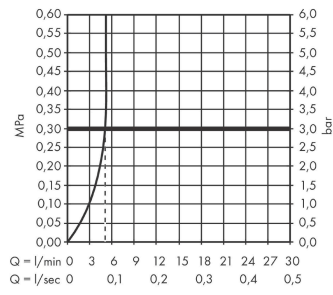

Logis

Single lever basin mixer 240 Fine for wash bowls with pop-up waste set

Finish: **Chrome** Article Number: **71257000**

Description

product features

- consists of: single lever basin mixer, waste set
- ComfortZone 240
- projection: 172 mm
- spout height: 232 mm
- spray type: normal spray
- maximum flow rate at 3 bar: 5 l/min
- ceramic cartridge
- temperature limitation adjustable
- suitable for continuous flow water heaters
- pop-up waste set G 1¼
- material waste set: synthetic
- connection type: G ¾ connections
- connection dimension: DN15

Technology

Product image

Scale drawing

Logis

Single lever basin mixer 240 Fine for wash bowls with pop-up waste set

Finish: **Chrome** Article Number: **71257000**

Flowchart

Logis

Single lever basin mixer 240 Fine for wash bowls with pop-up waste set

Finish: **Chrome** Article Number: **71257000**

Exploded Drawing

Year of production: >06/21

Logis

Single lever basin mixer 240 Fine for wash bowls with pop-up waste set